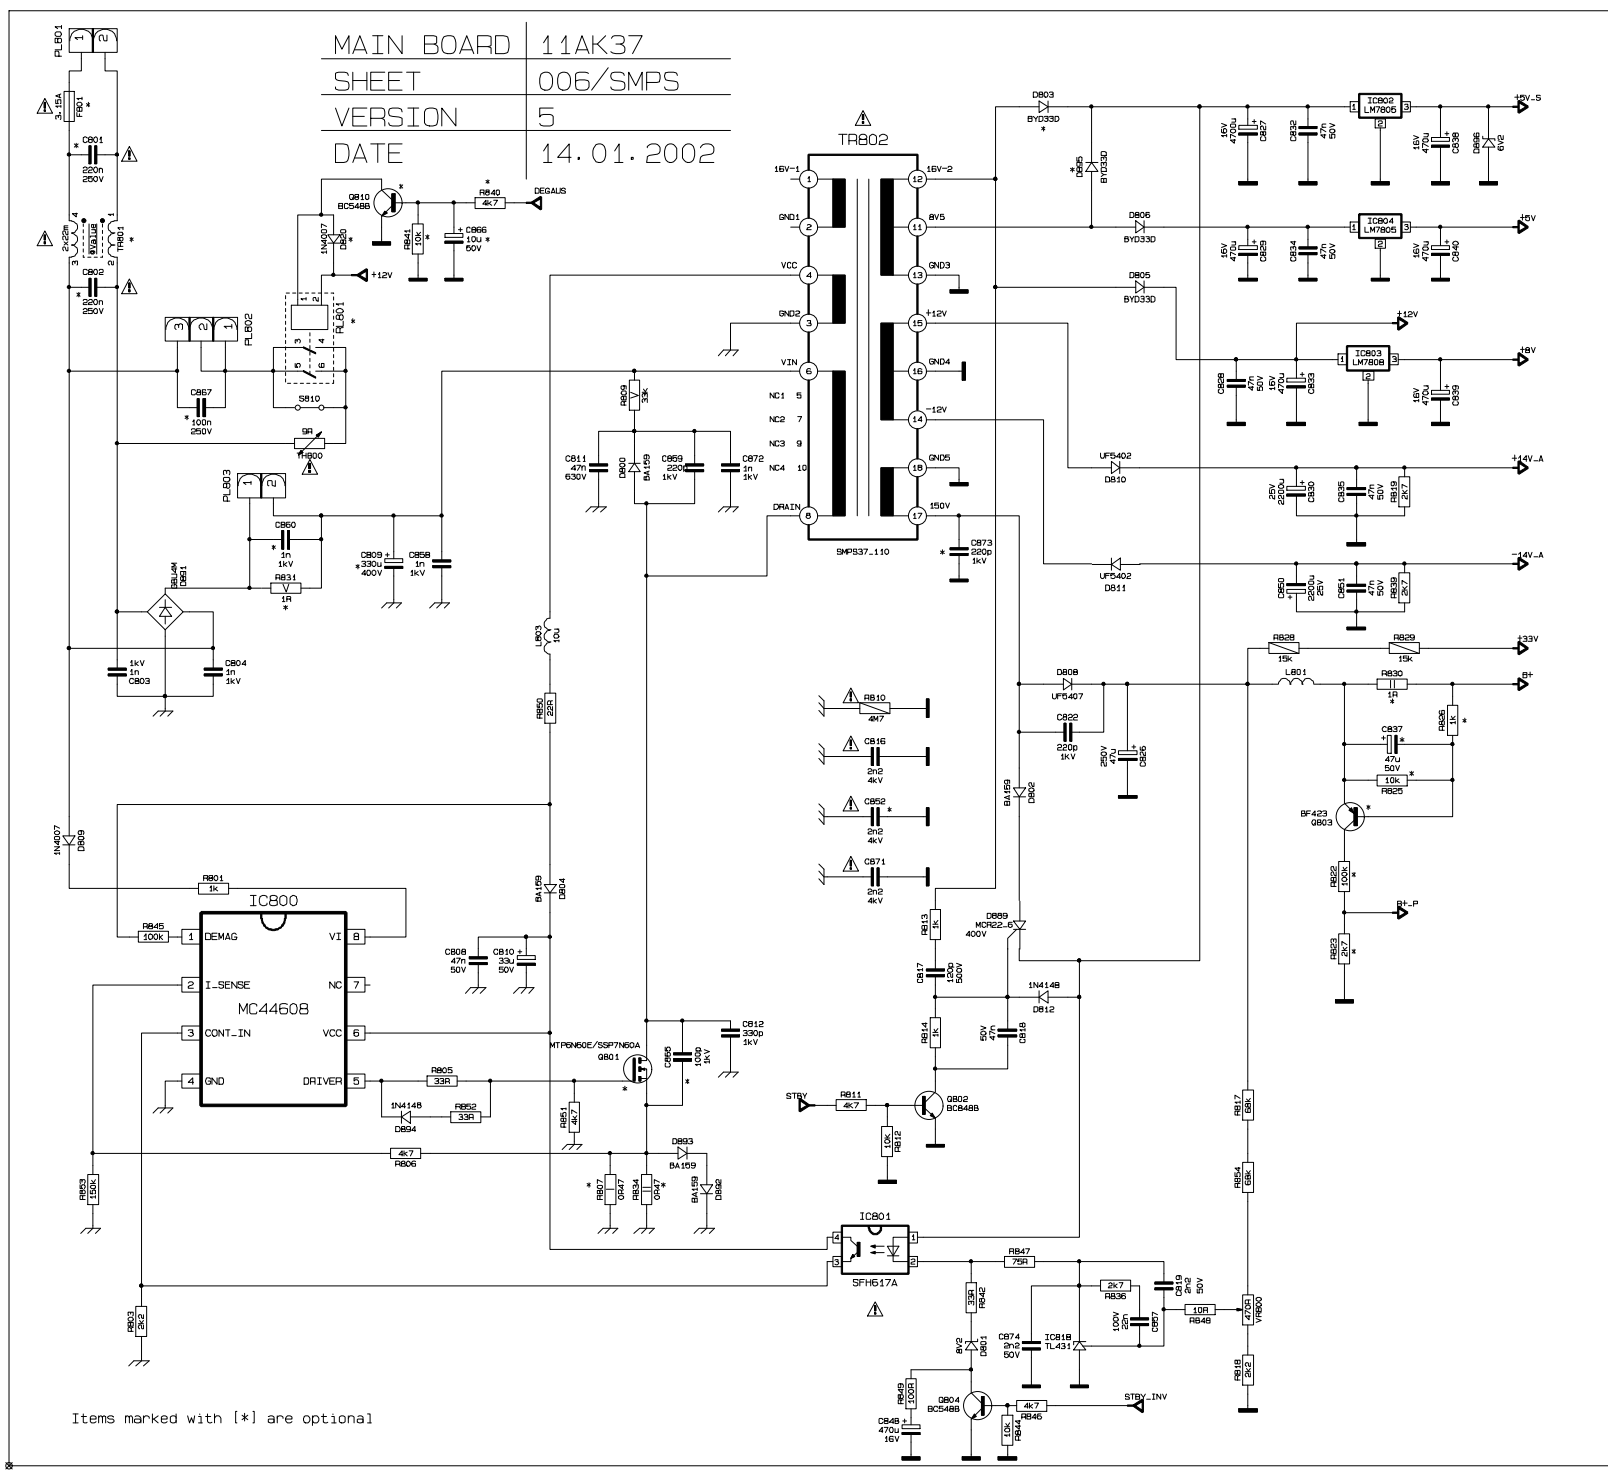

MAIN BOARD	11AK37
SHEET	004/HV
VERSION	5
DATE	24.01.2002

Items marked with [\*] are optional

MAIN BOARD	11AK37
SHEET	003/Video
VERSION	5
DATE	24.01.2002

MAIN BOARD	11AK37
SHEET	001 / uC
VERSION	5
DATE	14.01.2002

MAIN BOARD	11AK37
SHEET	006/SMPS
VERSION	5
DATE	14.01.2002

Items marked with [\*] are optional

MAIN BOARD	11AK37
SHEET	002/Video
VERSION	5
DATE	23.01.2002

MAIN BOARD	11AK37
SHEET	007/Stereo
VERSION	5
DATE	14.01.2002