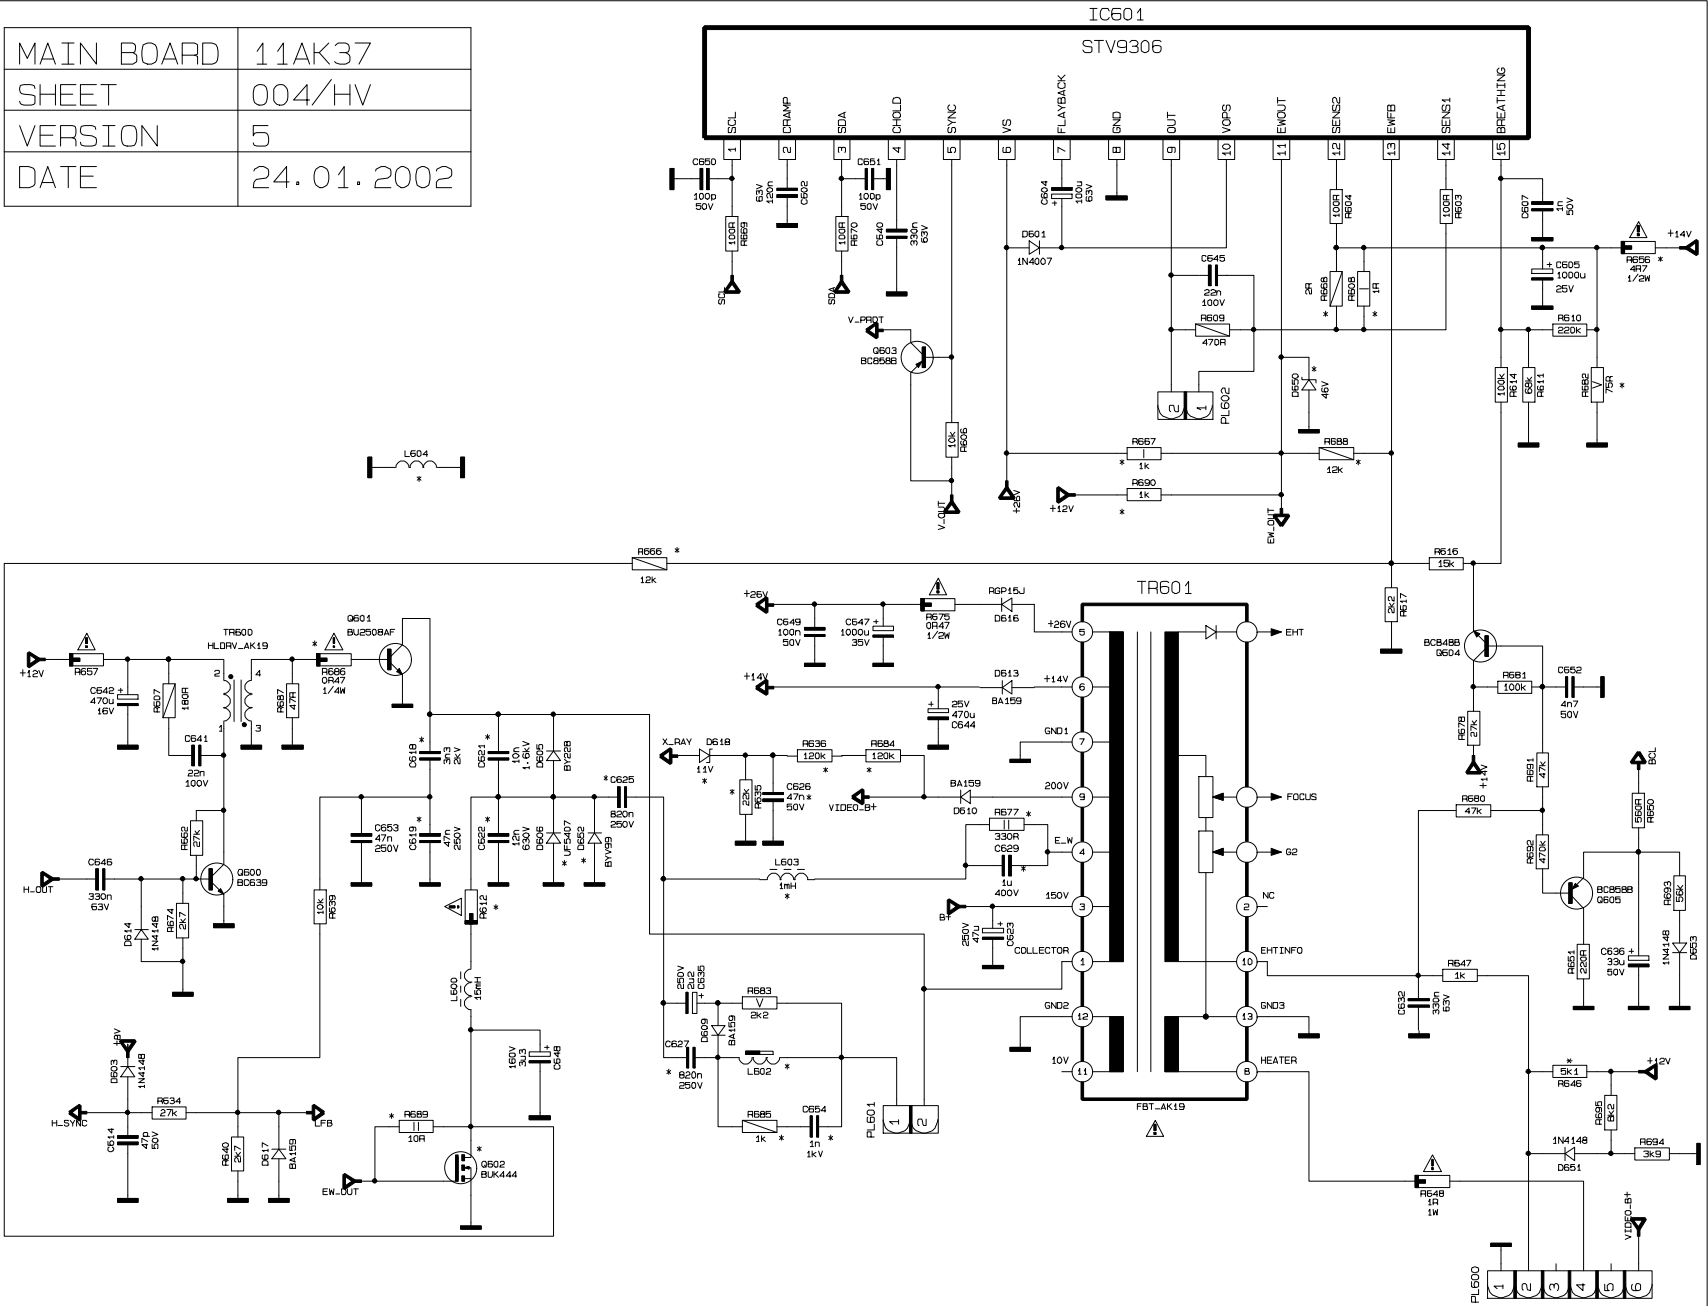

MAIN BOARD	11AK37
SHEET	004/HV
VERSION	5
DATE	24.01.2002

Items marked with [\*] are optional

MAIN BOARD	11AK37
SHEET	003/Video
VERSION	5
DATE	24.01.2002

MAIN BOARD	11AK37
SHEET	001 / uC
VERSION	5
DATE	14.01.2002

MAIN BOARD	11AK37
SHEET	006/SMPS
VERSION	5
DATE	14.01.2002

Items marked with [\*] are optional

MAIN BOARD	11AK37
SHEET	002/Video
VERSION	5
DATE	23.01.2002

MAIN BOARD	11AK37
SHEET	007/Stereo
VERSION	5
DATE	14.01.2002