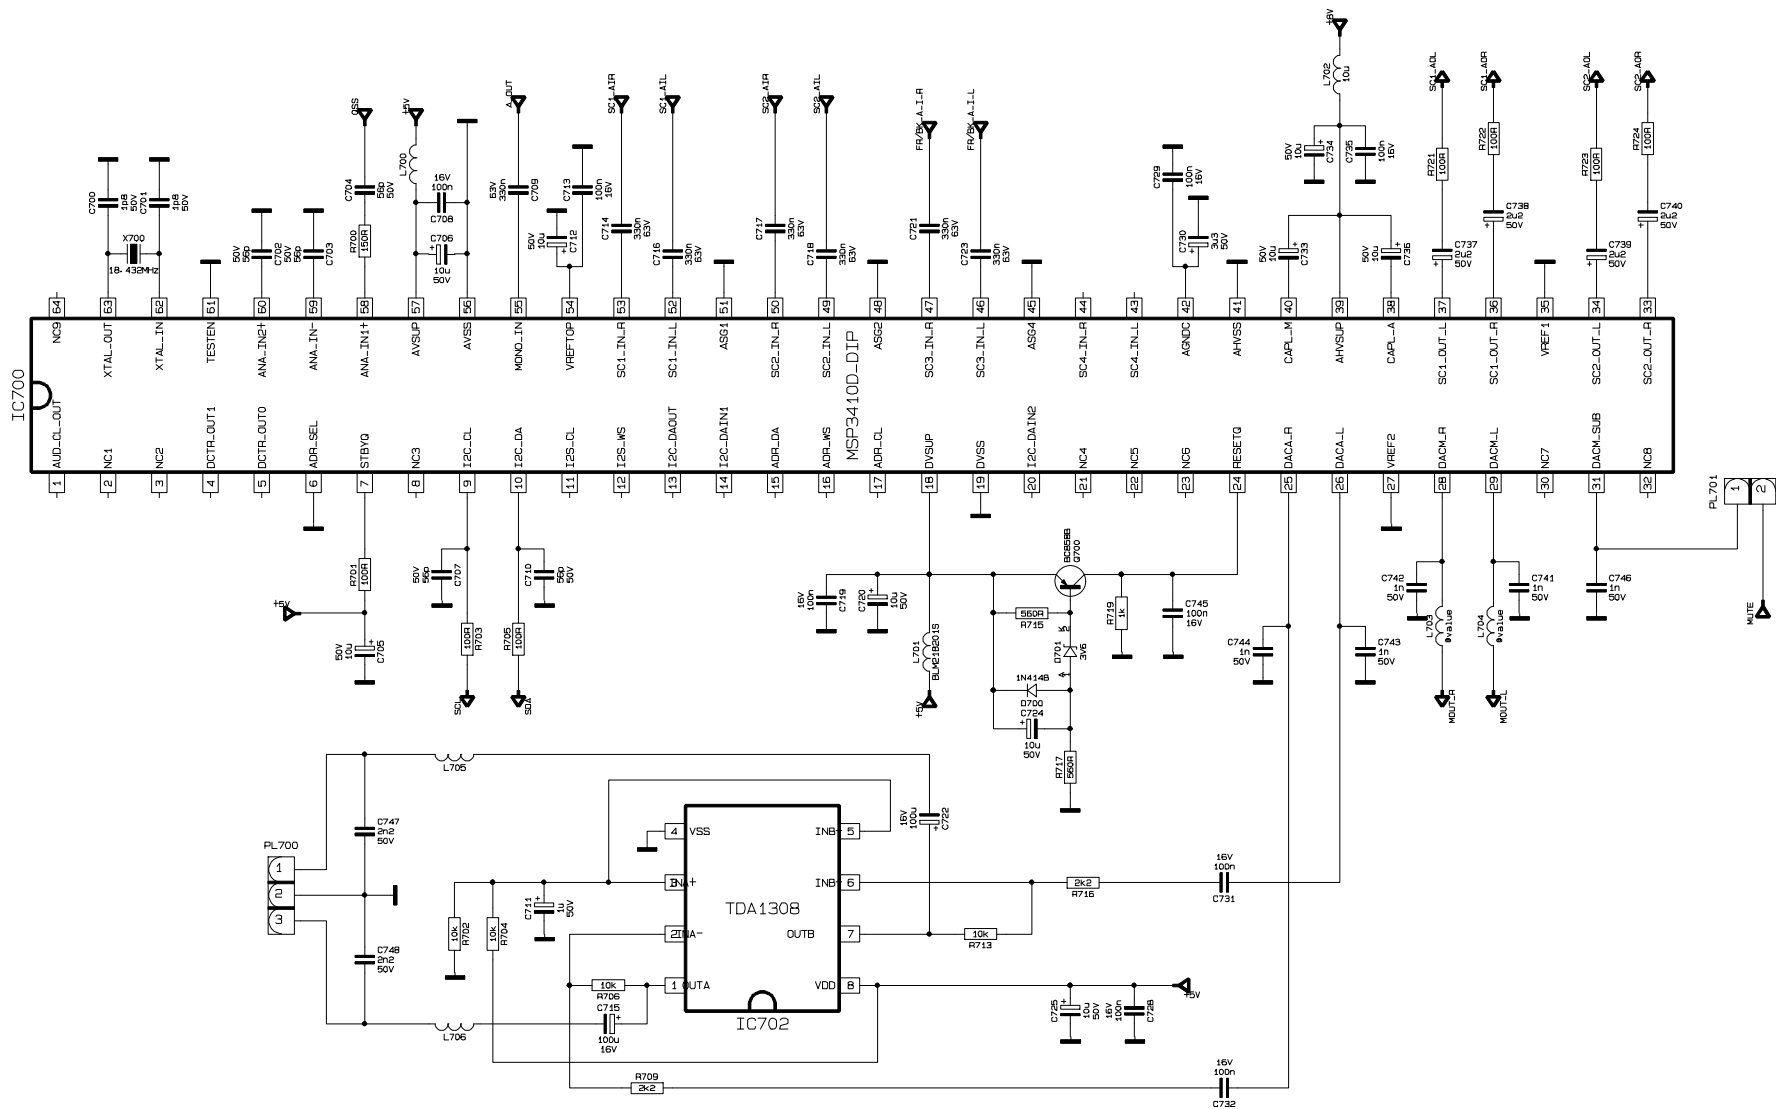

MAIN BOARD	11AK37
SHEET	004/HV
VERSION	5
DATE	24.01.2002

Items marked with [\*] are optional

MAIN BOARD	11AK37
SHEET	003/Video
VERSION	5
DATE	24.01.2002

MAIN BOARD	11AK37
SHEET	001 / uC
VERSION	5
DATE	14.01.2002

MAIN BOARD	11AK37
SHEET	006/SMPS
VERSION	5
DATE	14.01.2002

Items marked with [\*] are optional

MAIN BOARD	11AK37
SHEET	002/Video
VERSION	5
DATE	23.01.2002

MAIN BOARD	11AK37
SHEET	007/Stereo
VERSION	5
DATE	14.01.2002